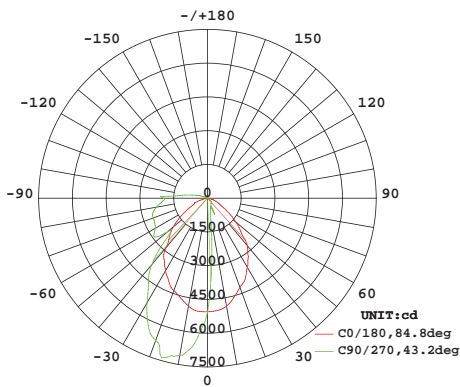

LED Semi-Cutoff Wall Pack

Luminous Intensity Distribution:

Average Beam Angle(50%):64.0DEG
L01064

Dimensions:

Item	Power (W)	Volt (V)	Lumen (LM)	Size	Location	Chip	CRI	Beam Angle(°)
L01064	100	AC100-277	11000	14 1/2" * 9" * 7 3/4"	Wet Location	lumileds	≥80	60*90°

Color Temperature: 5000K

Life: 50000H