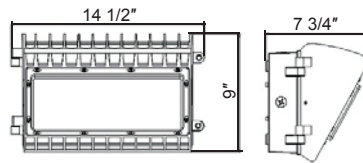

LED Semi-Cutoff Wall Pack

Luminous Intensity Distribution:

Average Beam Angle(50%):64.0DEG
L01064

Dimensions:

Item	Power (W)	Volt (V)	Lumen (LM)	Size	Location	Chip	CRI	Beam Angle(°)
L01064	100	AC100-277	11000	14 1/2" * 9" * 7 3/4"	Wet Location	lumileds	≥80	60*90°